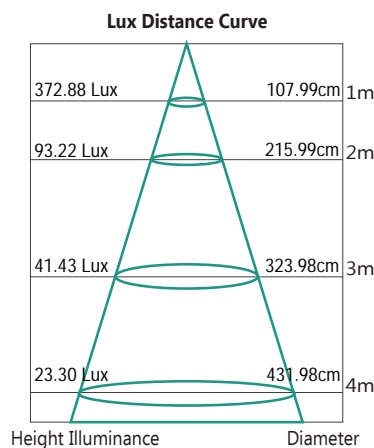

TECHNICAL INFORMATION

Power: 8W
CCT: 5000K (Cool White)
Lumens: 510 lm
Beam Angle: 60°
Size: 119mm x 60mm
CRI: ≥80

DIAGRAMS

MLXP501DB

MLXP501DM