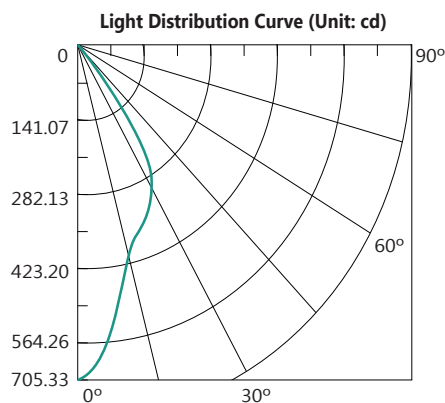

Pulse

Pulse Down Only 5000K

The new Martec Pulse Down only outdoor accent light incorporates modern architectural design features with simplistic looks to bring households an unobtrusive exterior light perfect for any application. The Pulse Down only outdoor light is IP65 rated, which means it can survive the harshest environments, and with its COB LED lighting will highlight all the best aspects of your household's exteriors.

TECHNICAL INFORMATION

Power: 8W
CCT: 5000K (Cool White)
Lumens: 510 lm
Beam Angle: 60°
Size: 119mm x 60mm
CRI: ≥80

DIAGRAMS

MLXP501DB

MLXP501DM