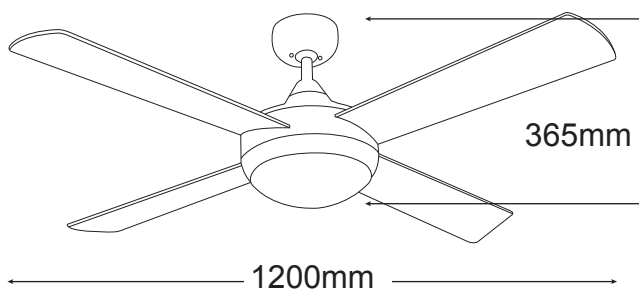

DIAGRAMS

	FORWARD/REVERSE			WALL CONTROL	LUMINOUS FLUX	MAX AIR FLOW
	High	Medium	Low			
CURRENT	0.22A	0.16A	0.14A	3 Speed 2 + 3 5µF / 400V	GLS: Global Compatible	TBA
POWER	55W	30W	16W