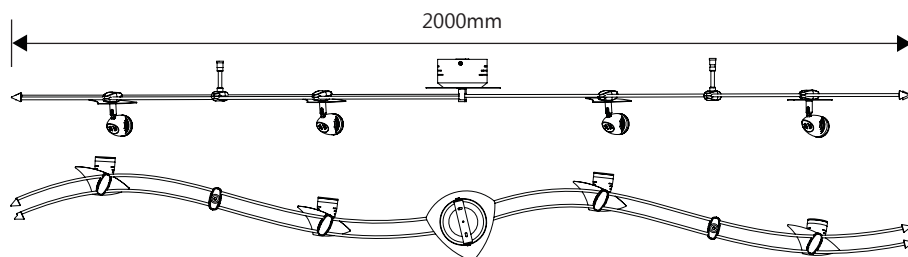

Power: 7W per head
CCT: 5000K (Cool White)
Lumens: 550lm per head
Beam Angle: 38°
CRI: ≥85

DIAGRAMS

MLSM5020W

MLSM5020B

Lux Distance Curve

Polar Curve