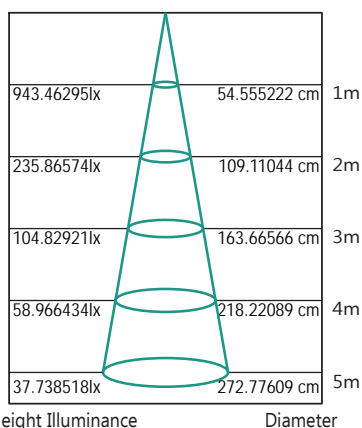

Power: 7W per head
CCT: 5000K (Cool White)
Lumens: 550lm per head
Beam Angle: 38°
CRI: ≥85

DIAGRAMS

MLSM5020W

MLSM5020B

Lux Distance Curve

Polar Curve