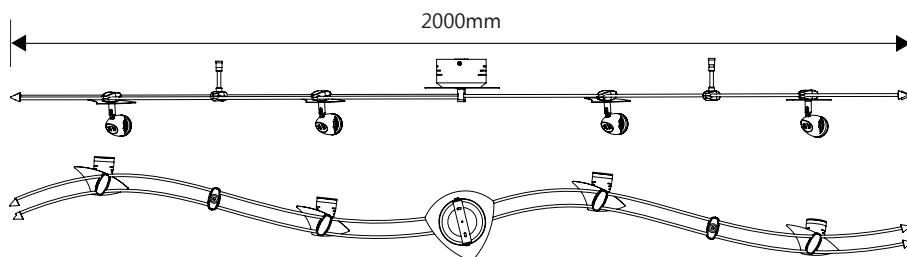

Power: 7W per head
CCT: 3000K (Warm White)
Lumens: 510lm per head
Beam Angle: 38°
CRI: ≥84

DIAGRAMS

MLSM3020B

MLSM3020W

Lux Distance Curve

Polar Curve