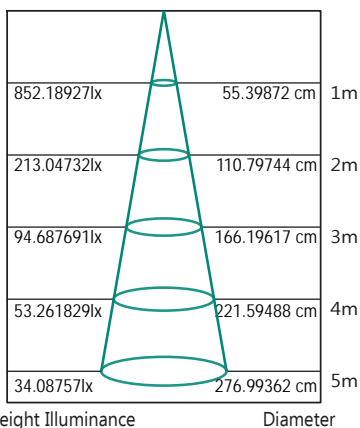

Power: 7W per head
CCT: 3000K (Warm White)
Lumens: 510lm per head
Beam Angle: 38°
CRI: ≥84

DIAGRAMS

MLSM3020B

MLSM3020W

Lux Distance Curve

Polar Curve