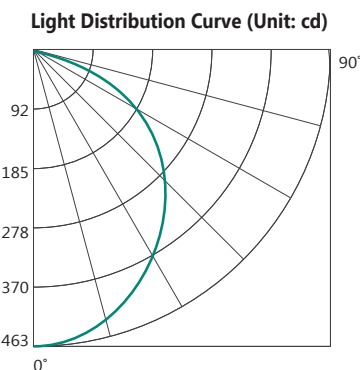

Lunar

Lunar 18W 5000K

The Lunar oyster 18W lamp is designed to fit flush to a ceiling or wall utilising the custom built mounting system included. With a 40mm super slim profile, the Lunar produces exceptional light coverage. Super easy installation make the Lunar the perfect addition to any study or work-room, providing incredible light coverage, without shadows.

TECHNICAL INFORMATION

Power: 18W
CCT: 5000K (Cool White)
Lumens: 1345 lm
Beam Angle: 160°
Hole Cut Out: N/A
Size (mm): 200mm x 40mm
CRI: ≥85

DIAGRAMS

MLLO5018WD

MLLO5018BD