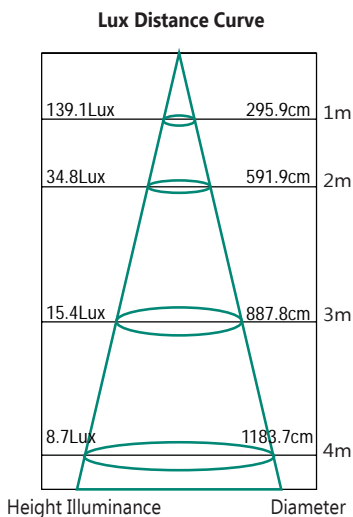

Lunar

Lunar 18W 5000K

The Lunar oyster 18W lamp is designed to fit flush to a ceiling or wall utilising the custom built mounting system included. With a 40mm super slim profile, the Lunar produces exceptional light coverage. Super easy installation make the Lunar the perfect addition to any study or work-room, providing incredible light coverage, without shadows.

TECHNICAL INFORMATION

Power: 18W
CCT: 5000K (Cool White)
Lumens: 1345 lm
Beam Angle: 160°
Hole Cut Out: N/A
Size (mm): 200mm x 40mm
CRI: ≥85

DIAGRAMS

MLLO5018WD

MLLO5018BD