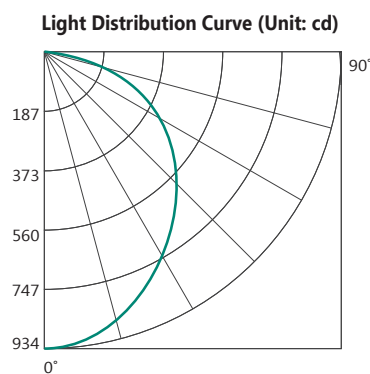

Lunar

Lunar 38W 5000K

The Lunar oyster 38W lamp is designed to fit flush to a ceiling or wall utilising the custom built mounting system included. With a 40mm super slim profile, the Lunar produces exceptional light coverage. Super easy installation make the Lunar the perfect addition to any study or work-room, providing incredible light coverage, without shadows.

TECHNICAL INFORMATION

Power: 38W
CCT: 5000K (Cool White)
Lumens: 2710 lm
Beam Angle: 120°
Hole Cut Out: N/A
Size (mm): 300mm x 40mm
CRI: ≥80

DIAGRAMS

MLLO5038BD

MLLO5038WD