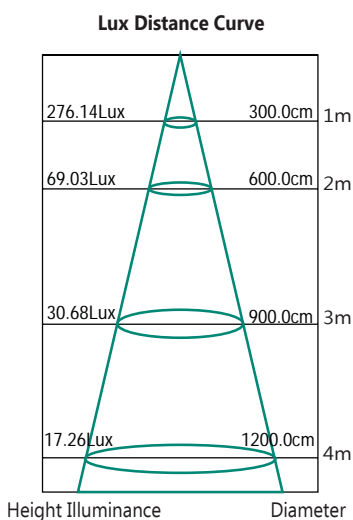

Lunar

Lunar 38W 5000K

The Lunar oyster 38W lamp is designed to fit flush to a ceiling or wall utilising the custom built mounting system included. With a 40mm super slim profile, the Lunar produces exceptional light coverage. Super easy installation make the Lunar the perfect addition to any study or work-room, providing incredible light coverage, without shadows.

TECHNICAL INFORMATION

Power: 38W
CCT: 5000K (Cool White)
Lumens: 2710 lm
Beam Angle: 120°
Hole Cut Out: N/A
Size (mm): 300mm x 40mm
CRI: ≥80

DIAGRAMS

MLLO5038BD

MLLO5038WD