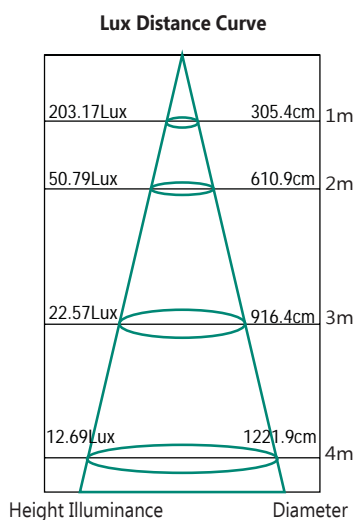

Lunar

Lunar 28W 3000K

The Lunar oyster 28W lamp is designed to fit flush to a ceiling or wall utilising the custom built mounting system included. With a 40mm super slim profile, the Lunar produces exceptional light coverage. Super easy installation make the Lunar the perfect addition to any study or work-room, providing incredible light coverage, without shadows.

TECHNICAL INFORMATION

Power: 28W
CCT: 3000K (Warm White)
Lumens: 2030 lm
Beam Angle: 160°
Hole Cut Out: N/A
Size (mm): 250mm x 40mm
CRI: ≥85

DIAGRAMS

MLLO3028BD

MLLO3028WD