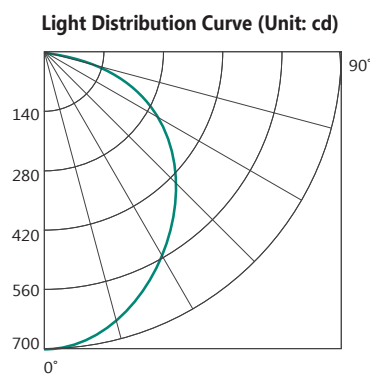

Lunar

Lunar 28W 3000K

The Lunar oyster 28W lamp is designed to fit flush to a ceiling or wall utilising the custom built mounting system included. With a 40mm super slim profile, the Lunar produces exceptional light coverage. Super easy installation make the Lunar the perfect addition to any study or work-room, providing incredible light coverage, without shadows.

TECHNICAL INFORMATION

Power: 28W
CCT: 3000K (Warm White)
Lumens: 2030 lm
Beam Angle: 160°
Hole Cut Out: N/A
Size (mm): 250mm x 40mm
CRI: ≥85

DIAGRAMS

MLLO3028BD

MLLO3028WD