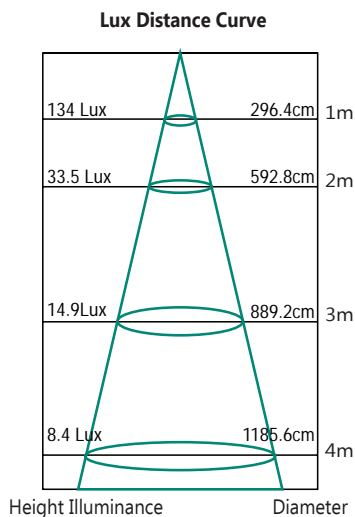

Lunar

Lunar 18W 3000K

The Lunar oyster 18W lamp is designed to fit flush to a ceiling or wall utilising the custom built mounting system included. With a 40mm super slim profile, the Lunar produces exceptional light coverage. Super easy installation make the Lunar the perfect addition to any study or work-room, providing incredible light coverage, without shadows.

TECHNICAL INFORMATION

Power: 18W
CCT: 3000K (Warm White)
Lumens: 1300 lm
Beam Angle: 160°
Hole Cut Out: N/A
Size (mm): 200mm x 40mm
CRI: ≥85

DIAGRAMS

MLLO3018BD

MLLO3018WD