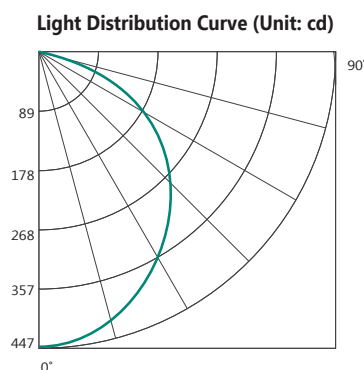

Lunar

Lunar 18W 3000K

The Lunar oyster 18W lamp is designed to fit flush to a ceiling or wall utilising the custom built mounting system included. With a 40mm super slim profile, the Lunar produces exceptional light coverage. Super easy installation make the Lunar the perfect addition to any study or work-room, providing incredible light coverage, without shadows.

TECHNICAL INFORMATION

Power: 18W
CCT: 3000K (Warm White)
Lumens: 1300 lm
Beam Angle: 160°
Hole Cut Out: N/A
Size (mm): 200mm x 40mm
CRI: ≥85

DIAGRAMS

MLLO3018BD

MLLO3018WD