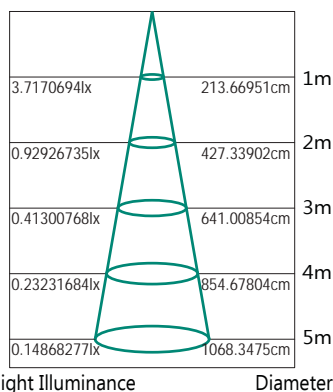

FEATURES

- /// 3 year replacement warranty
- /// Square recessed step light
- /// Great for delivering light at low heights
- /// IP44 Rated

TECHNICAL INFORMATION

Power: 3W
CCT: 3000K (Warm White)
Lumens: 140lm
Beam Angle: 100°
Size (mm): 100mm x 100mm x 12mm
Cut out size width: 85mm
Cut out size depth: 90mm
Cut out size height: 6mm
CRI: ≥82

DIAGRAMS

MLFS303W

MLFS303B

100mm

19mm

Lux-Distance Diagram

Light Distribution Curve (Unit: cd)

100mm