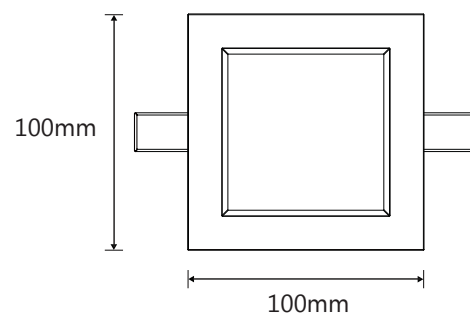

FEATURES

- /// 3 year replacement warranty
- /// Square recessed step light
- /// Great for delivering light at low heights
- /// IP44 Rated

TECHNICAL INFORMATION

Power: 3W
CCT: 3000K (Warm White)
Lumens: 140lm
Beam Angle: 100°
Size (mm): 100mm x 100mm x 12mm
Cut out size width: 85mm
Cut out size depth: 90mm
Cut out size height: 6mm
CRI: ≥82

DIAGRAMS

MLFS303W

MLFS303B

100mm

19mm

Lux-Distance Diagram

Light Distribution Curve (Unit: cd)

100mm

100mm