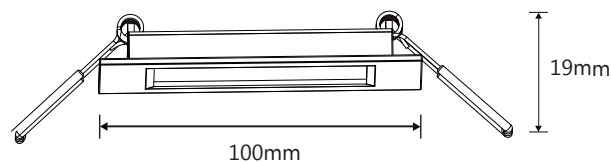

FEATURES

- /// 3 year replacement warranty
- /// Square recessed step light
- /// Great for delivering light at low heights
- /// IP44 Rated

TECHNICAL INFORMATION

Power: 3W
CCT: 3000K (Warm White)
Lumens: 140lm
Beam Angle: 100°
Size (mm): 100mm x 100mm x 12mm
Cut out size width: 85mm
Cut out size depth: 90mm
Cut out size height: 6mm
CRI: ≥82

DIAGRAMS

MLFS303W

MLFS303B

100mm

19mm

Lux-Distance Diagram

Light Distribution Curve (Unit: cd)

100mm