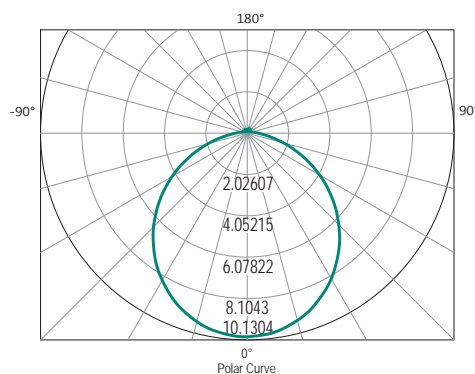

FEATURES

- /// 3 year replacement warranty
- /// Square recessed step light
- /// Great for delivering light at low heights
- /// IP44 Rated

TECHNICAL INFORMATION

Power: 3W
CCT: 3000K (Warm White)
Lumens: 140lm
Beam Angle: 100°
Size (mm): 100mm x 100mm x 12mm
Cut out size width: 85mm
Cut out size depth: 90mm
Cut out size height: 6mm
CRI: ≥82

DIAGRAMS

MLFS303W

MLFS303B

100mm

19mm

Lux-Distance Diagram

Light Distribution Curve (Unit: cd)

100mm