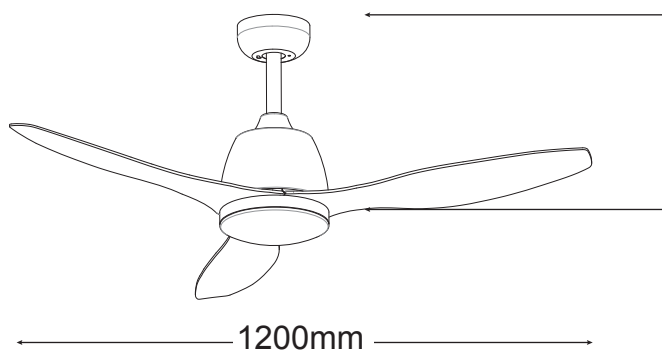

ELITE

Elite 20w LED CCT 1200mm (48")

Colour Changeable Temperature

FEATURES

- /// 3 year In Home warranty
- /// Dimmable 20W CCT switchable (3000k, 4000k or 5000k) LED light
- /// 3 speed wall control with light switch
- /// Fully reversible for summer & winter
- /// Powerful and efficient 50W motor
- /// Electronically factory balanced blades
- /// ABS blades
- /// Remote control adaptable
- /// 1200mm (48") blade diameter
- /// Hangsure angle canopy
- /// 11.5 degree blade pitch

DIAGRAMS

MEF1333WW

MEF1333MB

MEF1333MM

MEF1333BS

MEF1333BB

MEF1333OM

	FORWARD/REVERSE			WALL CONTROL	MAX AIR FLOW		
	High	Medium	Low		High	Medium	Low
CURRENT	0.16A	0.13A	0.10A	3 Speed 1.5µF 2+3.5µF / 300V	5065CFM	4100CFM	2750CFM
POWER	38W	26W	16W				