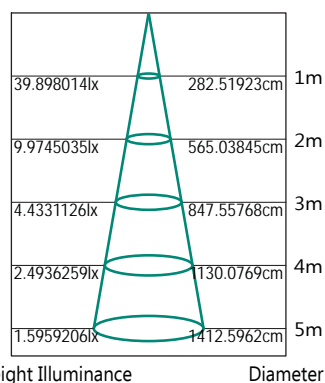

Power: 4W
CCT: 3000K (Warm White)
Lumens: 350lm
Beam Angle: 110°
Size (mm): 67mm x 18mm (when surface mounted)
CRI: ≥80

MLCD130W

MLCD130B

DIAGRAMS

Lux-Distance Diagram

Polar Curve