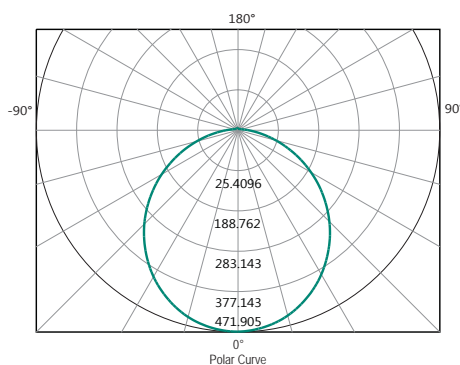

TECHNICAL INFORMATION

Power: 4W (per head)
CCT: 3000K (Warm White)
Lumens: 350lm (per head)
Beam Angle: 110°
Size (mm): 67mm x 18mm (when surface mounted)
CRI: ≥ 80

DIAGRAMS

MLCD330W

MLCD330B

Lux-Distance Diagram

Polar Curve

67mm

21mm