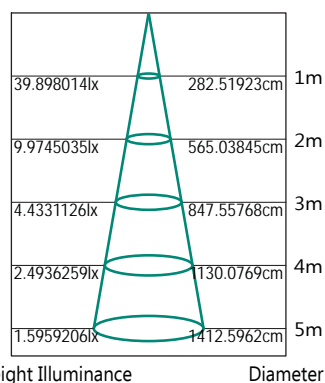

TECHNICAL INFORMATION

Power: 4W (per head)
CCT: 3000K (Warm White)
Lumens: 350lm (per head)
Beam Angle: 110°
Size (mm): 67mm x 18mm (when surface mounted)
CRI: ≥ 80

DIAGRAMS

MLCD330W

MLCD330B

Lux-Distance Diagram

Polar Curve

67mm

21mm