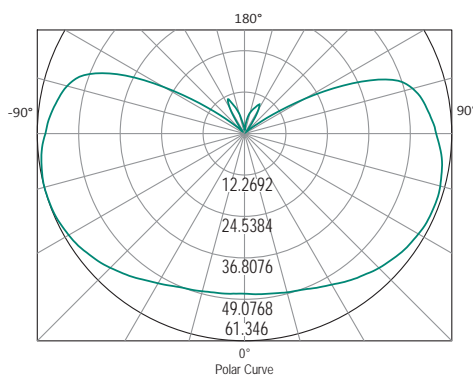

FEATURES

- /// 3 year replacement warranty
- /// Long life energy saving LED technology
- /// Fits straight into a standard batten holder
- /// Non-dimmable

TECHNICAL INFORMATION

Power: 20W
CCT: 5000K (Cool White)
Lumens: 1650lm
Beam Angle: 120°
Size (mm): 260mm x 95mm
CRI: ≥80

MLQC5000W

DIAGRAMS

Lux-Distance Diagram

Light Distribution Curve (Unit: cd)

Height Illuminance Diameter