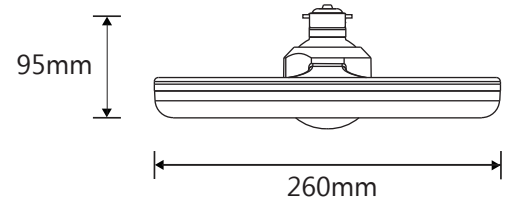

FEATURES

- /// 3 year replacement warranty
- /// Long life energy saving LED technology
- /// Fits straight into a standard batten holder
- /// Non-dimmable

TECHNICAL INFORMATION

Power: 20W
CCT: 5000K (Cool White)
Lumens: 1650lm
Beam Angle: 120°
Size (mm): 260mm x 95mm
CRI: ≥80

MLQC5000W

DIAGRAMS

Lux-Distance Diagram

Light Distribution Curve (Unit: cd)

Height Illuminance Diameter