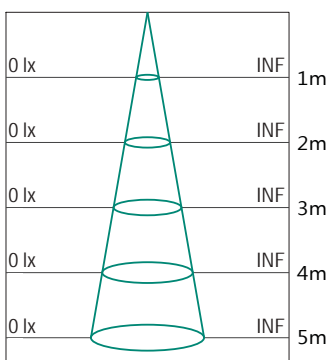

Circulon LED

Circulon 5000K

The Circulon 20W LED Batten Fix is a DIY light that fits straight into a standard batten holder. It is available in both warm white and day light and is the perfect solution for your laundry, study or anywhere you need a great amount of light. The Circulon is non-dimmable.

FEATURES

- /// 3 year replacement warranty
- /// Long life energy saving LED technology
- /// Fits straight into a standard batten holder
- /// Non-dimmable

TECHNICAL INFORMATION

Power: 20W
CCT: 5000K (Cool White)
Lumens: 1650lm
Beam Angle: 120°
Size (mm): 260mm x 95mm
CRI: ≥80

MLQC5000W

DIAGRAMS

Lux-Distance Diagram

Light Distribution Curve (Unit: cd)

Height Illuminance Diameter