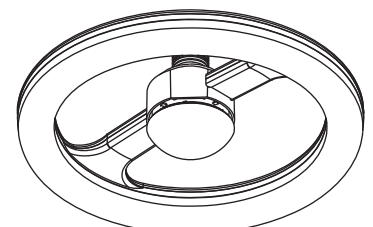

Circulon LED

Circulon 5000K

The Circulon 20W LED Batten Fix is a DIY light that fits straight into a standard batten holder. It is available in both warm white and day light and is the perfect solution for your laundry, study or anywhere you need a great amount of light. The Circulon is non-dimmable.

FEATURES

- /// 3 year replacement warranty
- /// Long life energy saving LED technology
- /// Fits straight into a standard batten holder
- /// Non-dimmable

TECHNICAL INFORMATION

Power: 20W
CCT: 5000K (Cool White)
Lumens: 1650lm
Beam Angle: 120°
Size (mm): 260mm x 95mm
CRI: ≥80

MLQC5000W

DIAGRAMS

Lux-Distance Diagram

Light Distribution Curve (Unit: cd)

Height Illuminance Diameter