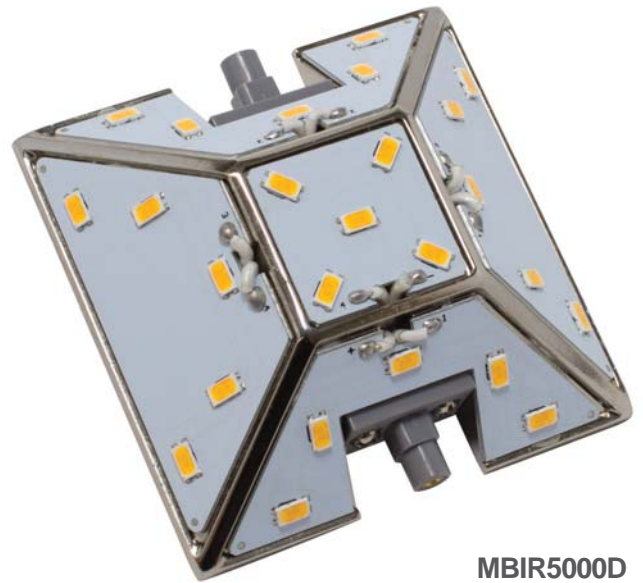

LED Globes

BOSS Inca 5000K

The Boss Inca is designed to fit into the super popular Martec Lifestyle 100W by adding the ultra-efficiency of a SMD LED. The Inca is super slim as to fit into smaller spaces, while still producing 970 lumens for only 12W. Switch from energy guzzling halogen lamps into this LED green machine today!

FEATURES

- /// 3 year replacement warranty
- /// Aluminium constructed advanced heat sink diffusion
- /// Dimmable LED light module - Reduces to 10% using Martec MTD300VA Trailing Edge Dimmer
- /// Ultra-efficient SMD LED technology
- /// 35,000 hour average lamp life
- /// Designed to fit standard 78mm R7S halogen globe fittings
- /// Super-slim design

MBIR5000D

TECHNICAL INFORMATION

Power: 12W
CCT: 5000K (Cool White)
Lumens: 1070 lm
Beam Angle: 180°
Hole Cut Out: N/A
Size (mm): 83 x 30
CRI: ≥83

DIAGRAMS