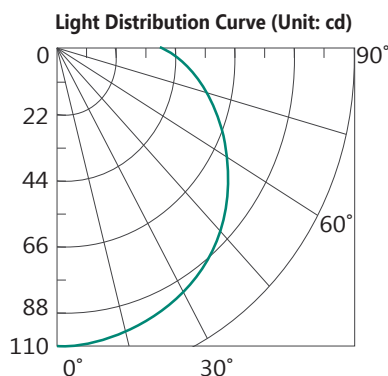

DIAGRAMS

MBGL308ES (Non-Dimmable)
MBGL308ESD (Dimmable)