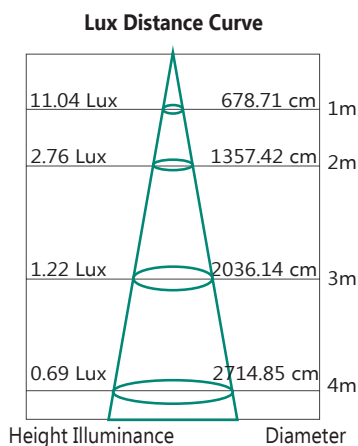

DIAGRAMS

MBGL308ES (Non-Dimmable)
MBGL308ESD (Dimmable)