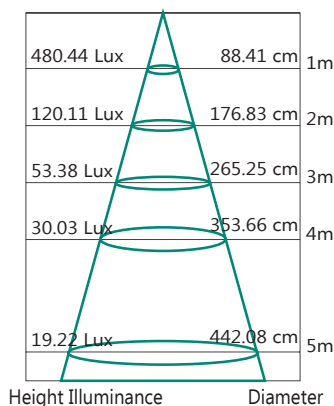

TECHNICAL INFORMATION

Power: 8W
CCT: 3000K (Warm White)
Lumens: 550 lm
Beam Angle: 60°
Hole Cut Out: N/A
Size (mm): 50x83
CRI: ≥83

MBMR3060

DIAGRAMS

Lux Distance Curve

Light Distribution Curve (Unit: cd)