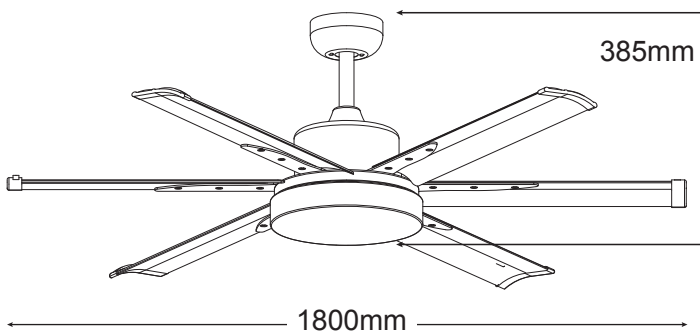

ALBATROSS

Albatross DC 24w LED 3000k 1800mm (72")

MAFML3WR

MAFML3BR

MAFML3MR

FEATURES

- /// Full 3 year In-Home warranty
- /// Includes 5 speed remote control
- /// Energy efficient and powerful 35W DC motor
- /// Brushless quiet DC motor
- /// Dimmable 24W 3000k LED Light
- /// Summer/Winter reverse button on the remote
- /// Fully reversible for summer & winter
- /// Up to 8hr fan timer
- /// Hangsure angle canopy
- /// 17° blade pitch
- /// Blades sold seperately
- /// Electronically factory balanced blades
- /// Aluminium blades

DIAGRAMS

24w dimmable LED

	FORWARD/REVERSE				
SPEED	1	2	3	4	5
CURRENT	0.263A	0.2A	0.162A	0.133A	0.112A
POWER	35w	24w	17w	12w	7w