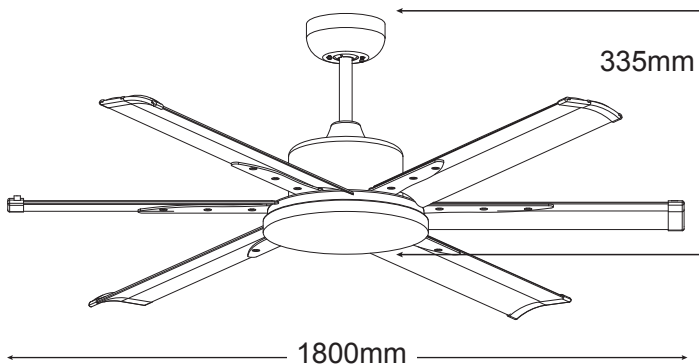

DIAGRAMS

	FORWARD/REVERSE				
SPEED	1	2	3	4	5
CURRENT	0.263A	0.2A	0.162A	0.133A	0.112A
POWER	35w	24w	17w	12w	7w