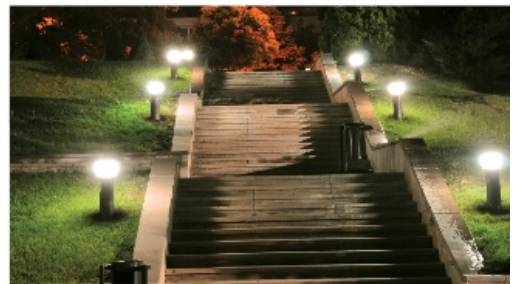

## T36 12v LED lamp

- 12v T36 9w LED lamp
- Frosted glass diffuser
- Suitable for outdoor bollards, or low voltage installations
- Non-dimmable

12v
energy saving
Non dimmable
270°
20,000 hours\*
80 CRI
EER A