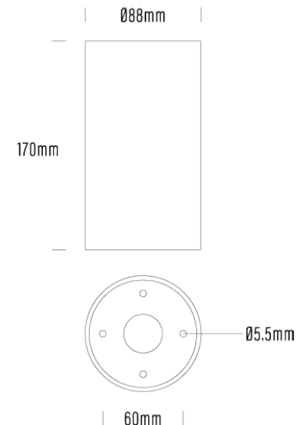

## SPECIFICATIONS

Product Code	AQL-880
Family	LumenaPro
Construction Material	CNC Machined Aluminium
Cable	Terminal Block
IP Rating	IP65
Warranty	7 Year Aqualux Warranty

## CONFIGURED OPTIONS

Variant Code	AQL-880-A8B02030U5T
Body Colour	White
Control Gear	24V DC
Rated Power	20W
Nominal Lumens	2500 lm
CCT / Colour	3000K / 500mA
Optical	U5
CRI	90
Other	Terminal Block
Dimming	3-wire PWM 10V Dimming