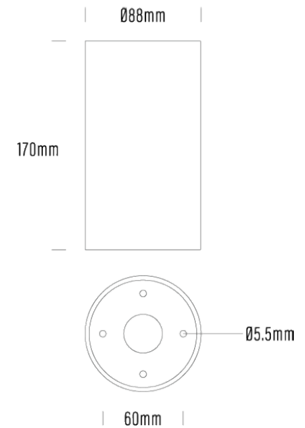

## SPECIFICATIONS

Product Code	AQL-880
Family	LumenaPro
Construction Material	CNC Machined Aluminium
Cable	Terminal Block
IP Rating	IP65
Warranty	7 Year Aqualux Warranty

## CONFIGURED OPTIONS

Variant Code	AQL-880-A4B0203025T
Body Colour	Venerable Silver
Control Gear	24V DC
Rated Power	20W
Nominal Lumens	2500 lm
CCT / Colour	3000K / 500mA
Optical	25
CRI	90
Other	Terminal Block
Dimming	3-wire PWM 10V Dimming