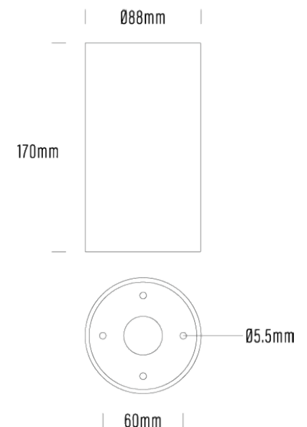

## SPECIFICATIONS

Product Code	AQL-880
Family	LumenaPro
Construction Material	CNC Machined Aluminium
Cable	Terminal Block
IP Rating	IP65
Warranty	7 Year Aqualux Warranty

## CONFIGURED OPTIONS

Variant Code	AQL-880-A3B02030U2T
Body Colour	Medium Bronze
Control Gear	24V DC
Rated Power	20W
Nominal Lumens	2500 lm
CCT / Colour	3000K / 500mA
Optical	U2
CRI	90
Other	Terminal Block
Dimming	3-wire PWM 10V Dimming