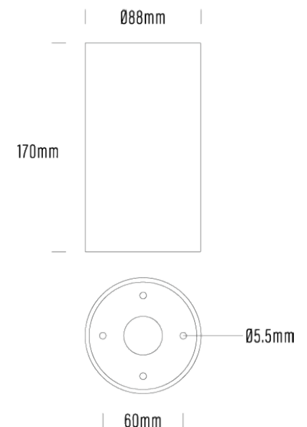

Surface Mount Downlight

SPECIFICATIONS

Product Code	AQL-880
Family	LumenaPro
Construction Material	CNC Machined Aluminium
Cable	Terminal Block
IP Rating	IP65
Warranty	7 Year Aqualux Warranty

CONFIGURED OPTIONS

Variant Code	AQL-880-A3B0203025T
Body Colour	Medium Bronze
Control Gear	24V DC
Rated Power	20W
Nominal Lumens	2500 lm
CCT / Colour	3000K / 500mA
Optical	25
CRI	90
Other	Terminal Block
Dimming	3-wire PWM 10V Dimming