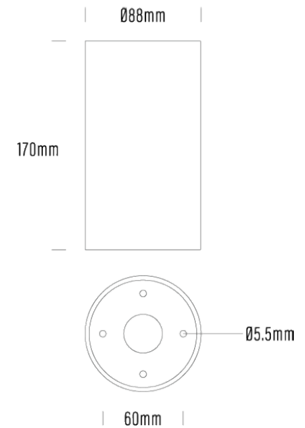

## SPECIFICATIONS

Product Code	AQL-880
Family	LumenaPro
Construction Material	CNC Machined Aluminium
Cable	Terminal Block
IP Rating	IP65
Warranty	7 Year Aqualux Warranty

## CONFIGURED OPTIONS

Variant Code	AQL-880-A2B02030U5T
Body Colour	Black Ace
Control Gear	24V DC
Rated Power	20W
Nominal Lumens	2500 lm
CCT / Colour	3000K / 500mA
Optical	U5
CRI	90
Other	Terminal Block
Dimming	3-wire PWM 10V Dimming