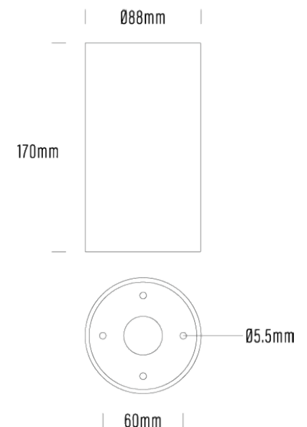

Surface Mount Downlight

SPECIFICATIONS

Product Code	AQL-880
Family	LumenaPro
Construction Material	CNC Machined Aluminium
Cable	Terminal Block
IP Rating	IP65
Warranty	7 Year Aqualux Warranty

CONFIGURED OPTIONS

Variant Code	AQL-880-A1B02030U4T
Body Colour	Silver Reign
Control Gear	24V DC
Rated Power	20W
Nominal Lumens	2500 lm
CCT / Colour	3000K / 500mA
Optical	U4
CRI	90
Other	Terminal Block
Dimming	3-wire PWM 10V Dimming