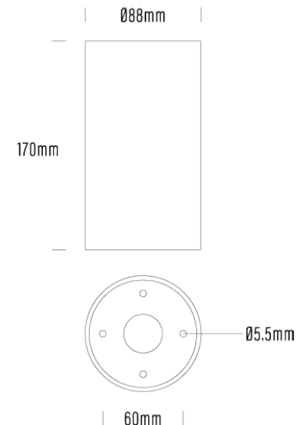

## SPECIFICATIONS

Product Code	AQL-880
Family	LumenaPro
Construction Material	CNC Machined Aluminium
Cable	Terminal Block
IP Rating	IP65
Warranty	7 Year Aqualux Warranty

## CONFIGURED OPTIONS

Variant Code	AQL-880-A1B0203060T
Body Colour	Silver Reign
Control Gear	24V DC
Rated Power	20W
Nominal Lumens	2500 lm
CCT / Colour	3000K / 500mA
Optical	60
CRI	90
Other	Terminal Block
Dimming	3-wire PWM 10V Dimming