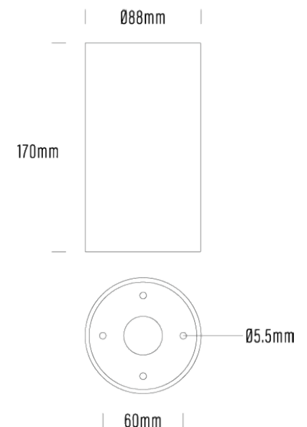

Surface Mount Downlight

SPECIFICATIONS

Product Code	AQL-880
Family	LumenaPro
Construction Material	CNC Machined Aluminium
Cable	Terminal Block
IP Rating	IP65
Warranty	7 Year Aqualux Warranty

CONFIGURED OPTIONS

Variant Code	AQL-880-A1B0203025T
Body Colour	Silver Reign
Control Gear	24V DC
Rated Power	20W
Nominal Lumens	2500 lm
CCT / Colour	3000K / 500mA
Optical	25
CRI	90
Other	Terminal Block
Dimming	3-wire PWM 10V Dimming