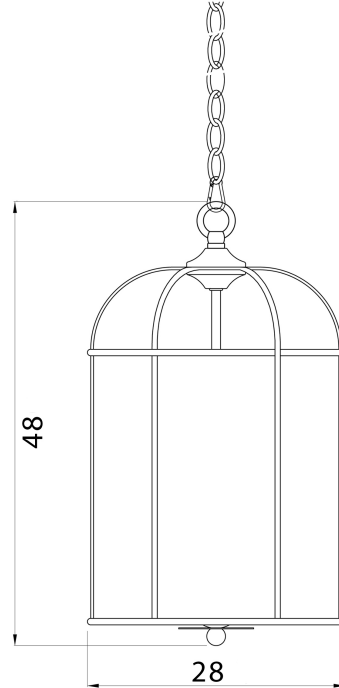

Upton Medium Rose Gold

Product Code:	LUM.UPTON3.RG
Name:	Upton medium rose gold lantern and clear glass
Dimensions:	H 48cm W 28cm
Drop:	Max 200cm adjustable
Ceiling Plate:	Diam 10cm
Materials:	Steel and glass
Finishes:	Rose gold and clear glass
Lamp:	3x E14 40w max
Notes:	