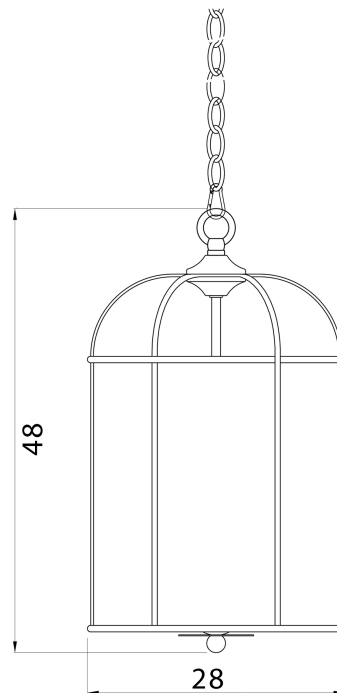

# Upton Medium Bronze

Product Code:	LUM.UPTON3.ORB
Name:	Upton medium oil rubbed bronze lantern and amber glass
Dimensions:	H 48cm W 28cm
Drop:	Max 200cm adjustable
Ceiling Plate:	Diam 10cm
Materials:	Steel and glass
Finishes:	Oil rubbed bronze and amber glass
Lamp:	3x E14 40w max
Notes:	