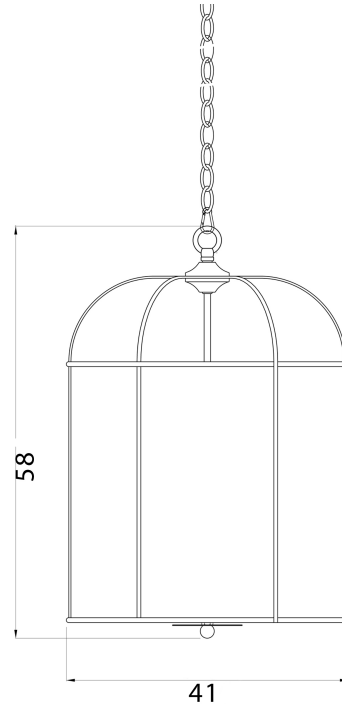

# Upton Large Rose Gold

Product Code:	LUM.UPTON6.RG
Name:	Upton large rose gold lantern and clear glass
Dimensions:	H 58cm W 41cm
Drop:	Max 200cm adjustable
Ceiling Plate:	Diam 10cm
Materials:	Steel and glass
Finishes:	Rose gold and clear glass
Lamp:	6x E14 40w max
Notes:	