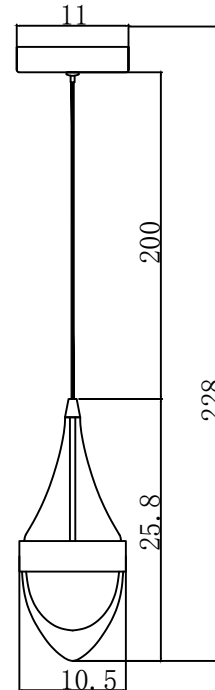

# Rico Medium

Product Code:	LUM.RICO.M
Name:	Rico medium led pendant with micro bubble diffuser glass
Dimensions:	H 25.8cm W 10.5cm
Drop:	Max 200cm adjustable
Ceiling Plate:	Diam 11cm
Materials:	Steel and glass
Finishes:	Chrome and micro bubble diffuser glass
Lamp:	LED 4.8W, 3000k, Cri 80+
Notes:	