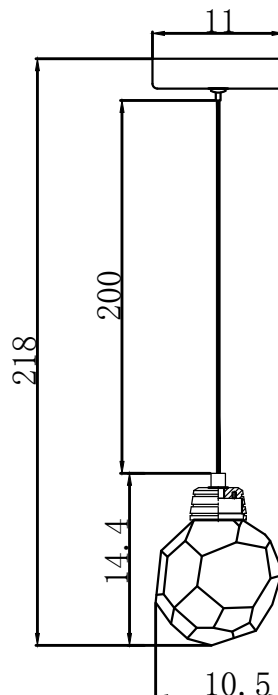

Ola Rock

Product Code:	LUM.OLA.ROCK
Name:	Ola mini glass chrome pendant
Dimensions:	H 14.4cm W 10.5cm
Drop:	Max 200cm adjustable
Ceiling Plate:	Diam 11cm
Materials:	Steel and mouth blown glass
Finishes:	Chrome and pure cast glass
Lamp:	LED 2.4W, 3000k, Cri 80+
Notes:	