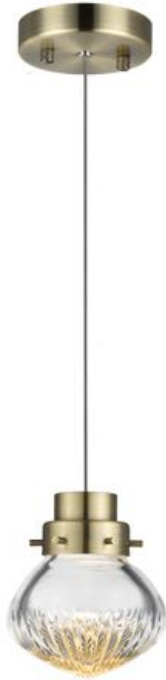

Ola Cut

Product Code:	LUM.OLA.CUT
Name:	Ola mini cut glass brass pendant
Dimensions:	H 15.5cm W 12.5cm
Drop:	Max 200cm adjustable
Ceiling Plate:	Diam 11cm
Materials:	Steel and mouth-blown glass
Finishes:	Aged brass and hand-cut mouth-blown glass diffuser
Lamp:	LED 4.8W, 3000k, Cri 80+
Notes:	