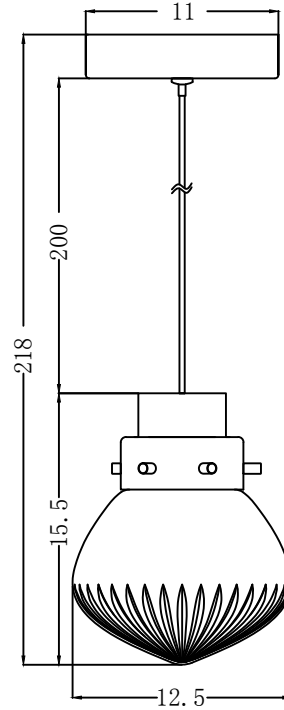

Ola Cut

Product Code:	LUM.OLA.CUT
Name:	Ola mini cut glass brass pendant
Dimensions:	H 15.5cm W 12.5cm
Drop:	Max 200cm adjustable
Ceiling Plate:	Diam 11cm
Materials:	Steel and mouth-blown glass
Finishes:	Aged brass and hand-cut mouth-blown glass diffuser
Lamp:	LED 4.8W, 3000k, Cri 80+
Notes:	