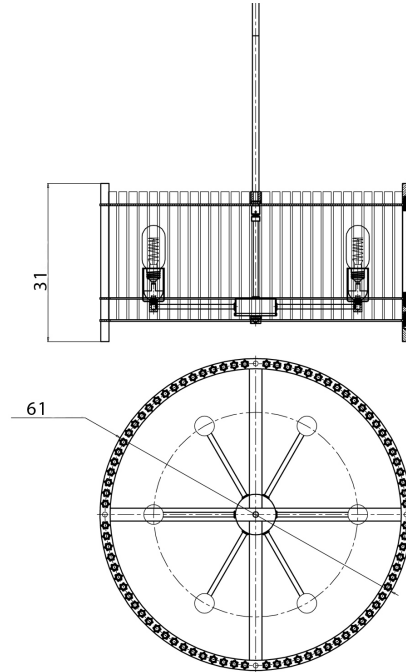

Indio Large

Product Code:	LUM.INDIO6.L
Name:	Indio soft brass large pendant with glass bar diffuser
Dimensions:	Diam 61cm H 31cm
Drop:	Max 125.5cm adjustable
Ceiling Plate:	Diam 8cm
Materials:	Steel and glass bars
Finishes:	Soft brass plating
Lamp:	6x E37 60w max
Notes:	