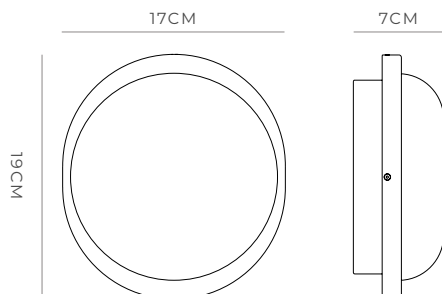

BODE ROUND

LIGHTING REPUBLIC.

Old Brass
i01.85.RND.OB

Iron
i01.85.RND.IRN

DESCRIPTION

Bode Round Wall/Ceiling Light embodies a refined design with its organically inspired circular form, crafted with precision to evoke both contemporary charm and enduring appeal. The light emits a soft, diffused glow that enhances ambiance without overpowering—a subtle elegance that feels at home in any space.

PRODUCT DETAILS

Application
Indoor Wall Light
or Ceiling Light

Dimensions
H21.5 x W17 x L7cm

Materials
Shade: Glass
Fixture: Aluminium

Finishes
Shade: White
Fixture: Old Brass or Iron

Light Source
LED 10W 950lm 2700K**