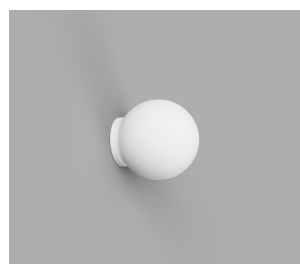

Orb Mirror Wall Light Small

DESCRIPTION

Versatile enough to compliment to any space, the Orb Mirror Wall Light is simultaneously contemporary and classic.

Minimal, not only in its form but its style, the glowing illumination lightens not just the room but the mood. With its sphere, the opal glass softens and diffuses the light.

Chrome

White

Dark Bronze

PRODUCT CODE

LR.A03.S.WH +
Chrome: LR.i01.54M.CH
White: LR.i01.54M.WH
Dark Bronze:
LR.i01.54M.DB

PRODUCT TYPE

Indoor Wall Light

MATERIALS

Shade: Glass
Fixture: Aluminium

FINISHES

Shade: Opal
Fixture: Chrome, White,
Dark Bronze

DIMENSIONS

Shade: Ø8cm
Fixture: Ø5cm x L0.5cm

LIGHT SOURCE

G9 Max 25W

IP RATING

IP44

WEIGHT

TBC

WARRANTY

2 Years

Orb Mirror Wall Light Medium

DESCRIPTION

Versatile enough to compliment to any space, the Orb Mirror Wall Light is simultaneously contemporary and classic.