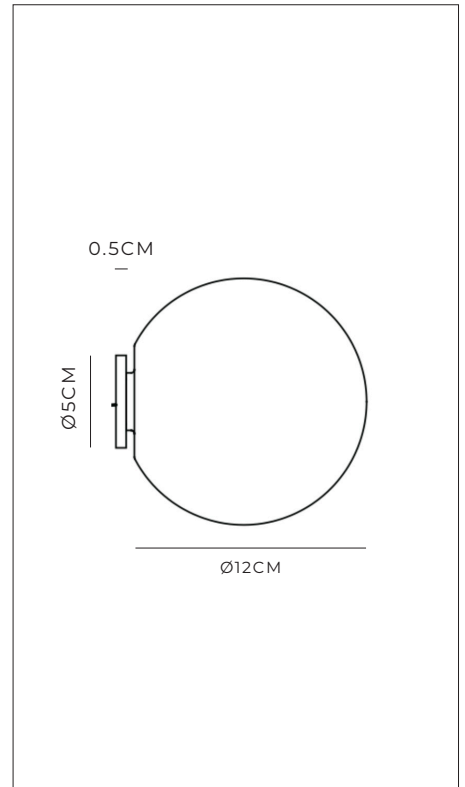

Shade: Glass
Fixture: Aluminium

FINISHES

Shade: Opal
Fixture: Chrome, White,
Dark Bronze

DIMENSIONS

Shade: Ø8cm
Fixture: Ø5cm x L0.5cm

LIGHT SOURCE

G9 Max 25W

IP RATING

IP44

WEIGHT

TBC

WARRANTY

2 Years

Orb Mirror Wall Light Medium

DESCRIPTION

Versatile enough to compliment to any space, the Orb Mirror Wall Light is simultaneously contemporary and classic.

DIMENSIONS

Shade: Ø8cm
Fixture: Ø5cm x L0.5cm

LIGHT SOURCE

G9 Max 25W

IP RATING

IP44

WEIGHT

TBC