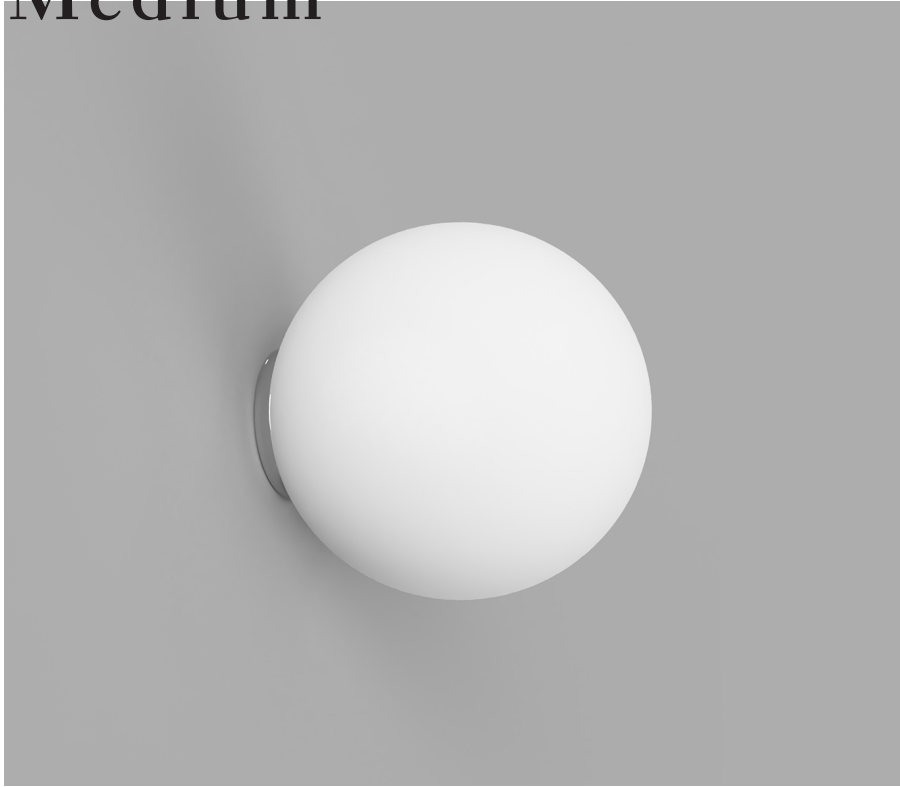

Orb Mirror Wall Light Small

DESCRIPTION

Versatile enough to compliment to any space, the Orb Mirror Wall Light is simultaneously contemporary and classic.

Minimal, not only in its form but its style, the glowing illumination lightens not just the room but the mood. With its sphere, the opal glass softens and diffuses the light.

Shade: Glass
Fixture: Aluminium

FINISHES

Shade: Opal
Fixture: Chrome, White,
Dark Bronze

DIMENSIONS

Shade: Ø8cm
Fixture: Ø5cm x L0.5cm

LIGHT SOURCE

G9 Max 25W

IP RATING

IP44

WEIGHT

TBC

WARRANTY

2 Years

Orb Mirror Wall Light Medium

DESCRIPTION

Versatile enough to compliment to any space, the Orb Mirror Wall Light is simultaneously contemporary and classic.

Minimal, not only in its form but its style, the glowing illumination lightens not just the room but the mood. With its sphere, the opal glass softens and diffuses the light.

Chrome

White

Dark Bronze

PRODUCT CODE