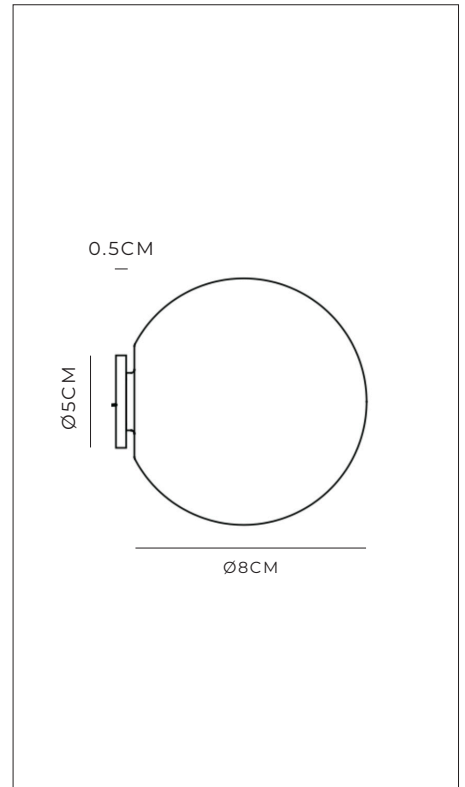

Orb Mirror Wall Light Small

DESCRIPTION

Versatile enough to compliment to any space, the Orb Mirror Wall Light is simultaneously contemporary and classic.

Minimal, not only in its form but its style, the glowing illumination lightens not just the room but the mood. With its sphere, the opal glass softens and diffuses the light.

Shade: Glass
Fixture: Aluminium

FINISHES

Shade: Opal
Fixture: Chrome, White,
Dark Bronze

DIMENSIONS

Shade: Ø8cm
Fixture: Ø5cm x L0.5cm

LIGHT SOURCE

G9 Max 25W

IP RATING

IP44

WEIGHT

TBC

WARRANTY

2 Years

Orb Mirror Wall Light Medium

DESCRIPTION

Versatile enough to compliment to any space, the Orb Mirror Wall Light is simultaneously contemporary and classic.

DIMENSIONS

Shade: Ø8cm
Fixture: Ø5cm x L0.5cm

LIGHT SOURCE

G9 Max 25W

IP RATING

IP44

WEIGHT

TBC