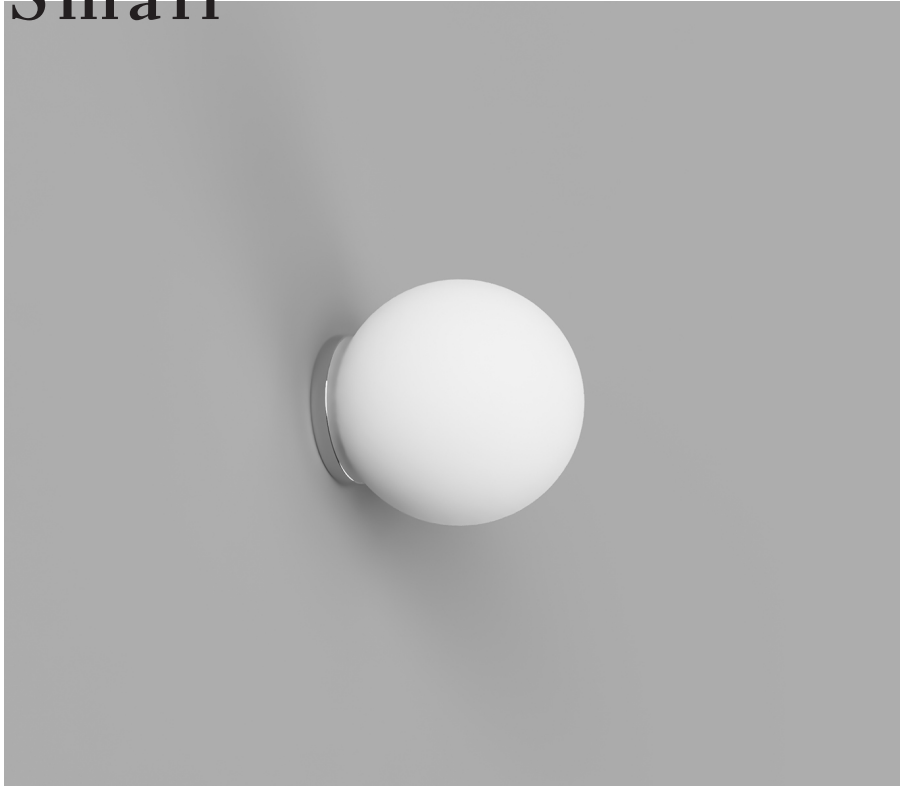

Orb Mirror Wall Light Small

DESCRIPTION

Versatile enough to compliment to any space, the Orb Mirror Wall Light is simultaneously contemporary and classic.

Minimal, not only in its form but its style, the glowing illumination lightens not just the room but the mood. With its sphere, the opal glass softens and diffuses the light.

Shade: Glass
Fixture: Aluminium

FINISHES

Shade: Opal
Fixture: Chrome, White,
Dark Bronze

DIMENSIONS

Shade: Ø8cm
Fixture: Ø5cm x L0.5cm

LIGHT SOURCE

G9 Max 25W

IP RATING

IP44

WEIGHT

TBC

WARRANTY

2 Years

Orb Mirror Wall Light Medium

DESCRIPTION

Versatile enough to compliment to any space, the Orb Mirror Wall Light is simultaneously contemporary and classic.

Minimal, not only in its form but its style, the glowing illumination lightens not just the room but the mood. With its sphere, the opal glass softens and diffuses the light.

Chrome

White

Dark Bronze

PRODUCT CODE