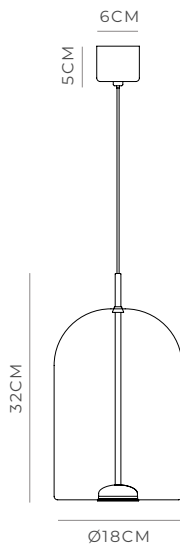

ELONG AIR

PRODUCT SPECIFICATIONS

Clear
i02.80.CL.OB

Frosted
i02.80.FR.OB

DESCRIPTION

Elong Air Pendant Light reinterprets the simplicity of the Dome Air with a more Elongated vertical profile.

Hand-blown from borosilicate glass and suspended with our signature Old Brass rod, this elongated pendant light brings visual elegance and height to interiors.

PRODUCT DETAILS

Application
Indoor Pendant Light

Dimensions
H32 x Ø18cm

Materials
Shade: Borosilicate Glass
Fixture: Aluminium

Finishes
Shade: Clear or Frosted
Fixture: Old Brass

Light Source
LED 4W 380lm 2700K**