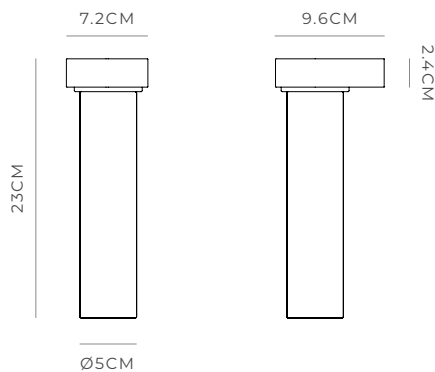

EDGE WALL

PRODUCT SPECIFICATIONS

Old Brass | Clear Ribbed
i01.75.OB + A05.001.CL-RIB

Old Brass | Frosted Ribbed
i01.75.OB + A05.001.FR-RIB

Old Brass | Frosted
i01.75.OB + A05.001.FR

Iron | Clear Ribbed
i01.75.IRN + A05.001.CL-RIB

Iron | Frosted Ribbed
i01.75.IRN + A05.001.FR-RIB

Iron | Frosted
i01.75.IRN + A05.001.FR

DESCRIPTION

Edge Wall Light balances crisp geometry with refined detail, offering a contemporary interpretation of classic design influences.

The contrast between hard edges and the smooth curve of the metal structure, and the crisp silhouette of glass creates a clean, balanced architectural profile.

PRODUCT DETAILS

Application
Indoor Wall Light

Dimensions
H23 x W7 x L9.5cm

Materials
Shade: Borosilicate Glass
Fixture: Aluminium

Finishes
Shade: Clear Ribbed, Frosted Ribbed or Frosted
Fixture: Old Brass or Iron

Light Source
LED 4W 380lm 2700K**

CRI
+90