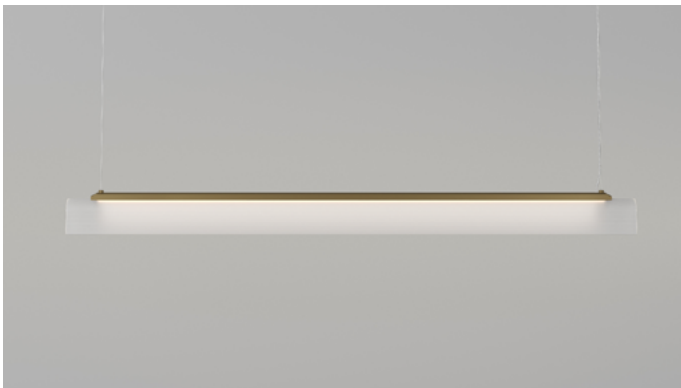

EDGE LINEAR

PRODUCT SPECIFICATIONS

Old Brass | Clear Ribbed
i02.75.120.OB + A04.75.120.CL-RIB

Iron | Clear Ribbed
i02.75.120.IRN + A04.75.120.CL-RIB

Old Brass | Frosted Ribbed
i02.75.120.OB + A04.75.120.FR-RIB

Iron | Frosted Ribbed
i02.75.120.IRN + A04.75.120.FR-RIB

DESCRIPTION

Edge Linear Pendant Light offers a bold, architectural take on modern lighting. The result is a lighting piece that feels deliberate, directional, and distinct.

Defined by its clean lines and sharp form, paired with a delicate fluted glass shade slumped by hand, it combines a structured silhouette with refined material contrasts.

PRODUCT DETAILS

Application
Indoor Pendant Light

Dimensions
H8.5 x W120 x L6cm

Materials
Shade: Glass
Fixture: Aluminium

Finishes
Shade: Clear Ribbed
or Frosted Ribbed
Fixture: Old Brass or Iron

Light Source
LED 25W 2400lm 2700K**

CRI
+90

Dimming
TRIAC

Cord
300cm