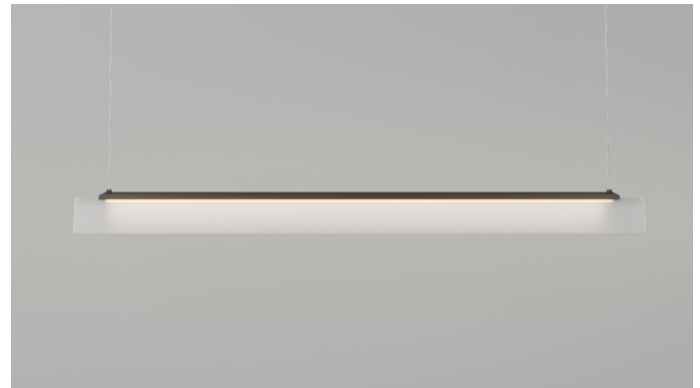

EDGE LINEAR

PRODUCT SPECIFICATIONS

Old Brass | Clear Ribbed
i02.75.120.OB + A04.75.120.CL-RIB

Iron | Clear Ribbed
i02.75.120.IRN + A04.75.120.CL-RIB

Old Brass | Frosted Ribbed
i02.75.120.OB + A04.75.120.FR-RIB

Iron | Frosted Ribbed
i02.75.120.IRN + A04.75.120.FR-RIB

DESCRIPTION

Edge Linear Pendant Light offers a bold, architectural take on modern lighting. The result is a lighting piece that feels deliberate, directional, and distinct.

Defined by its clean lines and sharp form, paired with a delicate fluted glass shade slumped by hand, it combines a structured silhouette with refined material contrasts.

PRODUCT DETAILS

Application
Indoor Pendant Light

Dimensions
H8.5 x W120 x L6cm

Materials
Shade: Glass
Fixture: Aluminium

Finishes
Shade: Clear Ribbed
or Frosted Ribbed
Fixture: Old Brass or Iron

Light Source
LED 25W 2400lm 2700K**

CRI
+90

Dimming
TRIAC

Cord
300cm