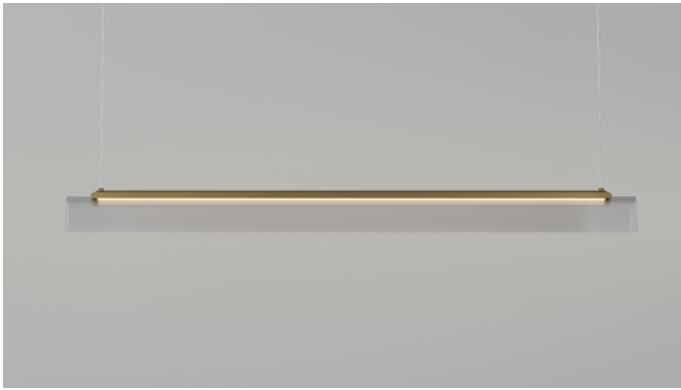

EDGE LINEAR

PRODUCT SPECIFICATIONS

Old Brass | Clear Ribbed
i02.75.120.OB + A04.75.120.CL-RIB

Iron | Clear Ribbed
i02.75.120.IRN + A04.75.120.CL-RIB

Old Brass | Frosted Ribbed
i02.75.120.OB + A04.75.120.FR-RIB

Iron | Frosted Ribbed
i02.75.120.IRN + A04.75.120.FR-RIB

DESCRIPTION

Edge Linear Pendant Light offers a bold, architectural take on modern lighting. The result is a lighting piece that feels deliberate, directional, and distinct.

Defined by its clean lines and sharp form, paired with a delicate fluted glass shade slumped by hand, it combines a structured silhouette with refined material contrasts.

PRODUCT DETAILS

Application
Indoor Pendant Light

Dimensions
H8.5 x W120 x L6cm

Materials
Shade: Glass
Fixture: Aluminium

Finishes
Shade: Clear Ribbed
or Frosted Ribbed
Fixture: Old Brass or Iron

Light Source
LED 25W 2400lm 2700K**

CRI
+90

Dimming
TRIAC

Cord
300cm