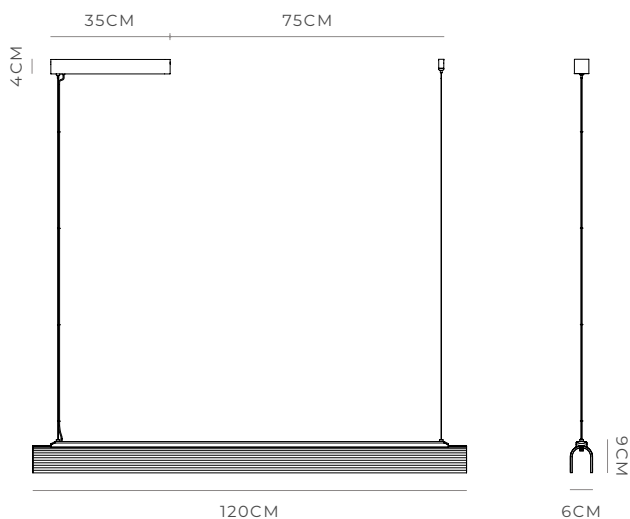

EDGE LINEAR

PRODUCT SPECIFICATIONS

Old Brass | Clear Ribbed
i02.75.120.OB + A04.75.120.CL-RIB

Iron | Clear Ribbed
i02.75.120.IRN + A04.75.120.CL-RIB

Old Brass | Frosted Ribbed
i02.75.120.OB + A04.75.120.FR-RIB

Iron | Frosted Ribbed
i02.75.120.IRN + A04.75.120.FR-RIB

DESCRIPTION

Edge Linear Pendant Light offers a bold, architectural take on modern lighting. The result is a lighting piece that feels deliberate, directional, and distinct.

Defined by its clean lines and sharp form, paired with a delicate fluted glass shade slumped by hand, it combines a structured silhouette with refined material contrasts.

PRODUCT DETAILS

Application
Indoor Pendant Light

Dimensions
H8.5 x W120 x L6cm

Materials
Shade: Glass
Fixture: Aluminium

Finishes
Shade: Clear Ribbed
or Frosted Ribbed
Fixture: Old Brass or Iron

Light Source
LED 25W 2400lm 2700K**

CRI
+90

Dimming
TRIAC

Cord
300cm