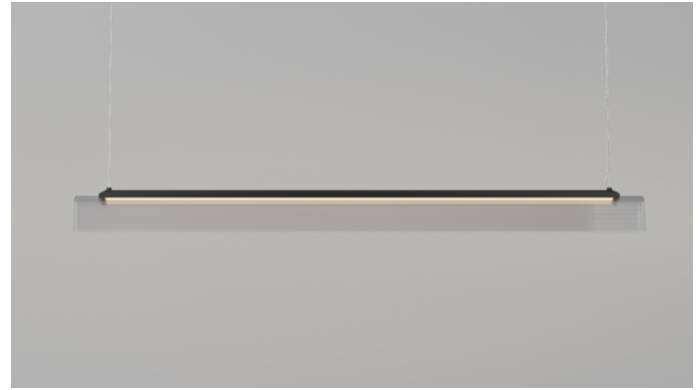

EDGE LINEAR

PRODUCT SPECIFICATIONS

Old Brass | Clear Ribbed
i02.75.120.OB + A04.75.120.CL-RIB

Iron | Clear Ribbed
i02.75.120.IRN + A04.75.120.CL-RIB

Old Brass | Frosted Ribbed
i02.75.120.OB + A04.75.120.FR-RIB

Iron | Frosted Ribbed
i02.75.120.IRN + A04.75.120.FR-RIB

DESCRIPTION

Edge Linear Pendant Light offers a bold, architectural take on modern lighting. The result is a lighting piece that feels deliberate, directional, and distinct.

Defined by its clean lines and sharp form, paired with a delicate fluted glass shade slumped by hand, it combines a structured silhouette with refined material contrasts.

PRODUCT DETAILS

Application
Indoor Pendant Light

Dimensions
H8.5 x W120 x L6cm

Materials
Shade: Glass
Fixture: Aluminium

Finishes
Shade: Clear Ribbed
or Frosted Ribbed
Fixture: Old Brass or Iron

Light Source
LED 25W 2400lm 2700K**

CRI
+90

Dimming
TRIAC

Cord
300cm