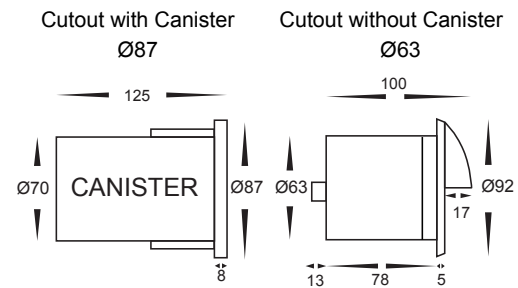

Solid Copper Recessed Eyelid/Step Lights

- Recessed wall/step light with eyelid
- Solid copper face with marine grade 316 stainless steel body
- Tempered glass
- Installation depth needed: 125mm
- **NOTE: adequate drainage must be allowed**
- IP rating: IP65

IMAGE	PART NUMBER	COLOUR TEMP	OUTPUT	POWER	INCLUDED GLOBES
	HV19012C-CP	Cool white, 6000k	300lm	12v DC LED 5w	5w MR16 LED globe
	HV19012W-CP	Warm white, 3000k	250lm	12v DC LED 5w	5w MR16 LED globe

All low voltage products that specify LED or are supplied with a 12v DC LED globe must be used with a suitable LED driver, refer to pages (185 - 206)
Lumen output measured at source. All globes supplied with fittings are non dimmable. If you require 240v dimmable globes refer to pages (257 - 258)