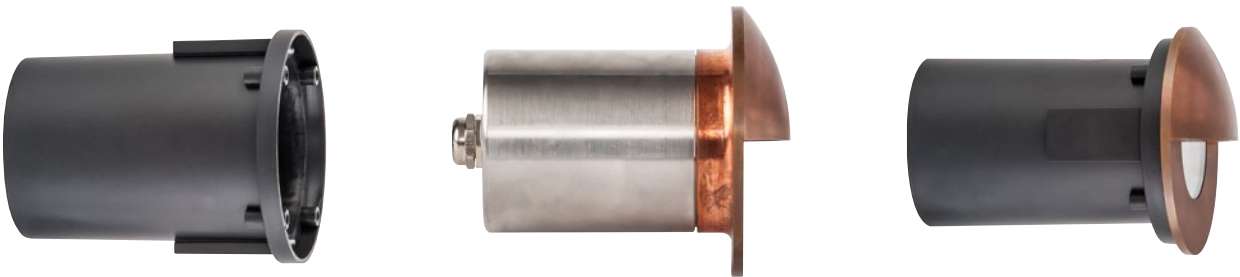

Solid Copper Recessed Eyelid/Step Lights

- Recessed wall/step light with eyelid
- Solid copper face with marine grade 316 stainless steel body
- Tempered glass
- Installation depth needed: 125mm
- **NOTE: adequate drainage must be allowed**
- IP rating: IP65

IMAGE	PART NUMBER	COLOUR TEMP	OUTPUT	POWER	INCLUDED GLOBES
	HV19012C-CP	Cool white, 6000k	300lm	12v DC LED 5w	5w MR16 LED globe
	HV19012W-CP	Warm white, 3000k	250lm	12v DC LED 5w	5w MR16 LED globe

All low voltage products that specify LED or are supplied with a 12v DC LED globe must be used with a suitable LED driver, refer to pages (185 - 206)
Lumen output measured at source. All globes supplied with fittings are non dimmable. If you require 240v dimmable globes refer to pages (257 - 258)