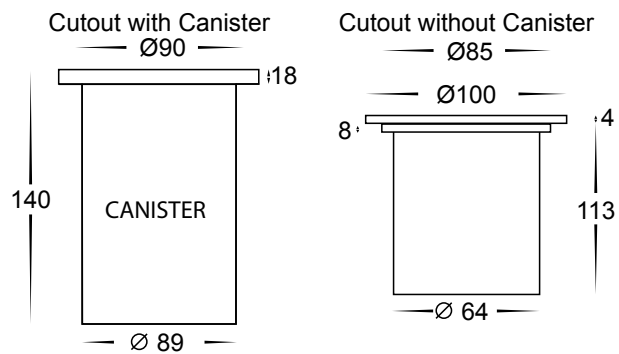

316 Stainless Steel 7w LED In-ground Uplighters Round

- In-ground uplighter round
- Stainless steel 316 marine grade cover
- Beam angle: 120°
- Flush tempered glass
- Trafficable to 1000kg
- Face diameter: 100mm
- Installation depth: 145mm
- *NOTE: adequate drainage must be allowed*
- IP Rating: IP67

IMAGE	PART NUMBER	COLOUR TEMP	OUTPUT	POWER	INCLUDED GLOBES
	HV1831C-12V	Cool white, 6000k	630lm	12v DC LED 7w	Built in 7w LED
	HV1831W-12V	Warm white, 3000k	560lm	12v DC LED 7w	Built in 7w LED

All low voltage products that specify LED or are supplied with a 12v DC LED globe must be used with a suitable LED driver, refer to pages (185 - 206)
Lumen output measured at source. All globes supplied with fittings are non dimmable. If you require 240v dimmable globes refer to pages (257 - 258)