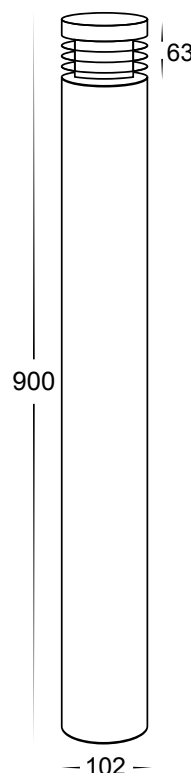

Matt Black 900mm Bollard Lights

- Maxi bollard light
- Stainless steel poly powder coated black
- Opal diffuser
- 900mm height
- IP rating: IP54

IMAGE	PART NUMBER	COLOUR TEMP	OUTPUT	POWER	INCLUDED GLOBES
	HV1608C-BLK-240V	Cool white, 6000k	900lm	240v LED 9w	9w E27 LED globe
	HV1608W-BLK-240V	Warm white, 3000k	810lm	240v LED 9w	9w E27 LED globe
	HV1608C-BLK-12V	Cool white, 6000k	300lm	12v DC LED 5w	5w MR16 LED globe
	HV1608W-BLK-12V	Warm white, 3000k	250lm	12v DC LED 5w	5w MR16 LED globe

	HV1607 <ul style="list-style-type: none"> • Bollard spike • High grade stainless steel • 400mm Length • Includes stainless steel base plate 	
---	--	---

All low voltage products that specify LED or are supplied with a 12v DC LED globe must be used with a suitable LED driver, refer to pages (185 - 206)
Lumen output measured at source. All globes supplied with fittings are non dimmable. If you require 240v dimmable globes refer to pages (257 - 258)