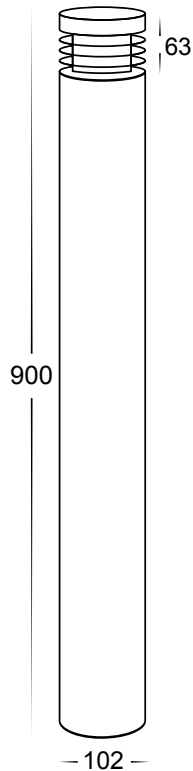

316 Stainless Steel 900mm Bollard Lights

- Maxi bollard light
- Stainless steel 316 marine grade
- Opal diffuser
- 900mm height
- IP rating: IP54

IMAGE	PART NUMBER	COLOUR TEMP	OUTPUT	POWER	INCLUDED GLOBES
	HV1608C-SS316-240V	Cool white, 6000k	900lm	240v LED 9w	9w E27 LED globe
	HV1608W-SS316-240V	Warm white, 3000k	810lm	240v LED 9w	9w E27 LED globe
	HV1608C-SS316-12V	Cool white, 6000k	300lm	12v DC LED 5w	5w MR16 LED globe
	HV1608W-SS316-12V	Warm white, 3000k	250lm	12v DC LED 5w	5w MR16 LED globe

	HV1607	<ul style="list-style-type: none"> • Bollard spike • High grade stainless steel • 400mm Length • Includes stainless steel base plate 	

All low voltage products that specify LED or are supplied with a 12v DC LED globe must be used with a suitable LED driver, refer to pages (185 - 206)
Lumen output measured at source. All globes supplied with fittings are non dimmable. If you require 240v dimmable globes refer to pages (257 - 258)