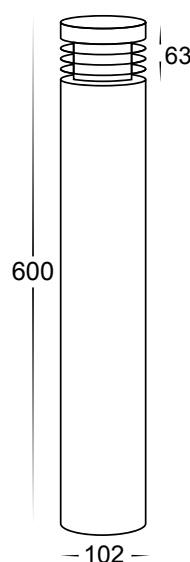

Matt Black 600mm Bollard Lights

- Maxi bollard light
- Stainless steel poly powder coated black
- Opal diffuser
- 600mm height
- IP rating: IP54

IMAGE	PART NUMBER	COLOUR TEMP	OUTPUT	POWER	INCLUDED GLOBES
	HV1606C-BLK-240V	Cool white, 6000k	900lm	240v LED 9w	9w E27 LED globe
	HV1606W-BLK-240V	Warm white, 3000k	810lm	240v LED 9w	9w E27 LED globe
	HV1606C-BLK-12V	Cool white, 6000k	300lm	12v DC LED 5w	5w MR16 LED globe
	HV1606W-BLK-12V	Warm white, 3000k	250lm	12v DC LED 5w	5w MR16 LED globe

	<p>HV1607</p> <ul style="list-style-type: none"> • Bollard spike • High grade stainless steel • 400mm Length • Includes stainless steel base plate 	
--	---	--

All low voltage products that specify LED or are supplied with a 12v DC LED globe must be used with a suitable LED driver, refer to pages (185 - 206)
Lumen output measured at source. All globes supplied with fittings are non dimmable. If you require 240v dimmable globes refer to pages (257 - 258)