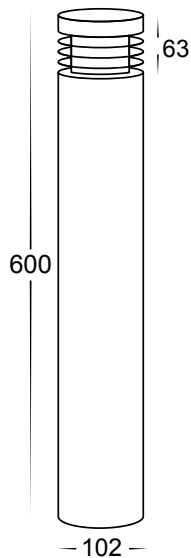

316 Stainless Steel 600mm Bollard Lights

- Maxi bollard light
- Stainless steel 316 marine grade
- Opal diffuser
- 600mm height
- IP rating: IP54

| IMAGE | PART NUMBER | COLOUR TEMP | OUTPUT | POWER | INCLUDED GLOBES |
|-------|---------------------------|-------------------|--------|---------------|-------------------|
| | HV1606C-SS316-240V | Cool white, 6000k | 900lm | 240v LED 9w | 9w E27 LED globe |
| | HV1606W-SS316-240V | Warm white, 3000k | 810lm | 240v LED 9w | 9w E27 LED globe |
| | HV1606C-SS316-12V | Cool white, 6000k | 300lm | 12v DC LED 5w | 5w MR16 LED globe |
| | HV1606W-SS316-12V | Warm white, 3000k | 250lm | 12v DC LED 5w | 5w MR16 LED globe |

| | | |
|--|---|--|
| | <p>HV1607</p> <ul style="list-style-type: none"> • Bollard spike • High grade stainless steel • 400mm Length • Includes stainless steel base plate | |
|--|---|--|

All low voltage products that specify LED or are supplied with a 12v DC LED globe must be used with a suitable LED driver, refer to pages (185 - 206)
Lumen output measured at source. All globes supplied with fittings are non dimmable. If you require 240v dimmable globes refer to pages (257 - 258)