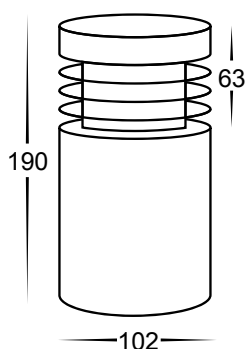

# Matt Black Mini Bollard Lights

- Mini bollard light
- Stainless steel poly powder coated black
- Opal diffuser
- 190mm height
- IP rating: IP54

IMAGE	PART NUMBER	COLOUR TEMP	OUTPUT	POWER	INCLUDED GLOBES
	<b>HV1605C-BLK-240V</b>	Cool white, 6000k	900lm	240v LED 9w	9w E27 LED globe
	<b>HV1605W-BLK-240V</b>	Warm white, 3000k	810lm	240v LED 9w	9w E27 LED globe
	<b>HV1605C-BLK-12V</b>	Cool white, 6000k	300lm	12v DC LED 5w	5w MR16 LED globe
	<b>HV1605W-BLK-12V</b>	Warm white, 3000k	250lm	12v DC LED 5w	5w MR16 LED globe

	<b>HV1607</b>				
	<ul style="list-style-type: none"> <li>• Bollard spike</li> <li>• High grade stainless steel</li> <li>• 400mm Length</li> <li>• Includes stainless steel base plate</li> </ul>				

All low voltage products that specify LED or are supplied with a 12v DC LED globe must be used with a suitable LED driver, refer to pages (185 - 206)  
Lumen output measured at source. All globes supplied with fittings are non dimmable. If you require 240v dimmable globes refer to pages (257 - 258)