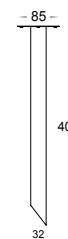

# Matt Black Mini Bollard Lights

- Mini bollard light
- Stainless steel poly powder coated black
- Opal diffuser
- 190mm height
- IP rating: IP54

IMAGE	PART NUMBER	COLOUR TEMP	OUTPUT	POWER	INCLUDED GLOBES
	<b>HV1605C-BLK-240V</b>	Cool white, 6000k	900lm	240v LED 9w	9w E27 LED globe
	<b>HV1605W-BLK-240V</b>	Warm white, 3000k	810lm	240v LED 9w	9w E27 LED globe
	<b>HV1605C-BLK-12V</b>	Cool white, 6000k	300lm	12v DC LED 5w	5w MR16 LED globe
	<b>HV1605W-BLK-12V</b>	Warm white, 3000k	250lm	12v DC LED 5w	5w MR16 LED globe

	<b>HV1607</b>				
	<ul style="list-style-type: none"> <li>• Bollard spike</li> <li>• High grade stainless steel</li> <li>• 400mm Length</li> <li>• Includes stainless steel base plate</li> </ul>				

All low voltage products that specify LED or are supplied with a 12v DC LED globe must be used with a suitable LED driver, refer to pages (185 - 206)  
Lumen output measured at source. All globes supplied with fittings are non dimmable. If you require 240v dimmable globes refer to pages (257 - 258)