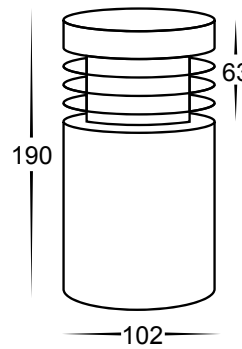

316 Stainless Steel Mini Bollard Lights

- Mini bollard light
- Stainless steel 316 marine grade
- Opal diffuser
- 190mm height
- IP rating: IP54

IMAGE	PART NUMBER	COLOUR TEMP	OUTPUT	POWER	INCLUDED GLOBES
	HV1605C-SS316-240V	Cool white, 6000k	900lm	240v LED 9w	9w E27 LED globe
	HV1605W-SS316-240V	Warm white, 3000k	810lm	240v LED 9w	9w E27 LED globe
	HV1605C-SS316-12V	Cool white, 6000k	300lm	12v DC LED 5w	5w MR16 LED globe
	HV1605W-SS316-12V	Warm white, 3000k	250lm	12v DC LED 5w	5w MR16 LED globe

	<p>HV1607</p> <ul style="list-style-type: none"> • Bollard spike • High grade stainless steel • 400mm Length • Includes stainless steel base plate 	
---	---	---

All low voltage products that specify LED or are supplied with a 12v DC LED globe must be used with a suitable LED driver, refer to pages (185 - 206)
Lumen output measured at source. All globes supplied with fittings are non dimmable. If you require 240v dimmable globes refer to pages (257 - 258)