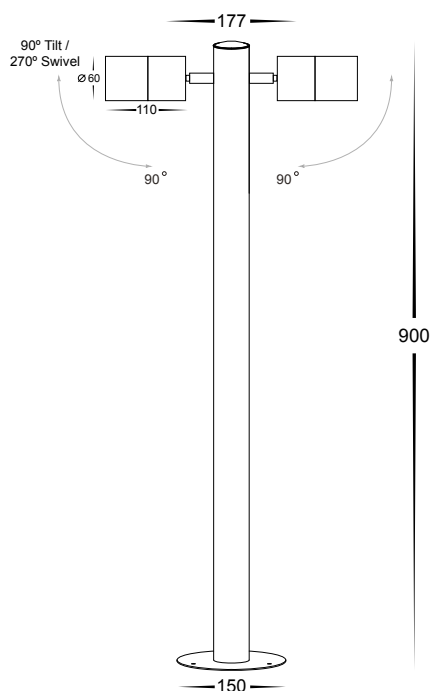

Matt Black Double Adjustable Bollard Lights

- Double adjustable bollard spotlight
- Aluminium poly powder coated black
- IP rating: IP65

IMAGE	PART NUMBER	COLOUR TEMP	OUTPUT	POWER	INCLUDED GLOBES
	HV1507C-BLK-240V	Cool white, 6000k	2x 300lm	240v LED 10w	2x 5w GU10 LED globes
	HV1507W-BLK-240V	Warm white, 3000k	2x 250lm	240v LED 10w	2x 5w GU10 LED globes
	HV1507C-BLK-12V	Cool white, 6000k	2x 300lm	12v DC LED 10w	2x 5w MR16 LED globes
	HV1507W-BLK-12V	Warm white, 3000k	2x 250lm	12v DC LED 10w	2x 5w MR16 LED globes

	<p>HV1607</p> <ul style="list-style-type: none"> • Bollard spike • High grade stainless steel • 400mm Length • Includes stainless steel base plate 	
--	---	--

All low voltage products that specify LED or are supplied with a 12v DC LED globe must be used with a suitable LED driver, refer to pages (185 - 206)
Lumen output measured at source. All globes supplied with fittings are non dimmable. If you require 240v dimmable globes refer to pages (257 - 258)