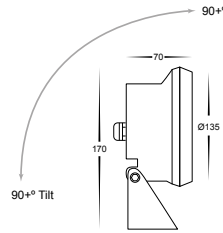

316 Stainless Steel Submersible/Garden Light LED

- Submersible multi-colour function pond light
- Stainless steel 316 marine grade
- Must use suitable Havit RGB control gear
- Includes 3m cable
- IP Rating: IP68

Optional Garden Spike Available - HV350-SPK (see Page 261)

IMAGE	PART NUMBER	COLOUR TEMP	OUTPUT	POWER	INCLUDED GLOBES
	HV1494RGB	RGB multi-colour	NA	12v DC LED 15w	Built in 15w RGB LED

316 Stainless Steel Submersible/Garden Light LED

- Submersible pond light
- Stainless steel 316 marine grade
- Includes 3m Cable
- IP Rating: IP68

Optional Garden Spike Available - HV350-SPK (see Page 261)

IMAGE	PART NUMBER	COLOUR TEMP	OUTPUT	POWER	INCLUDED GLOBES
	HV1494W	Warm white, 3000k	1260lm	12v DC LED 15w	Built in 15w LED