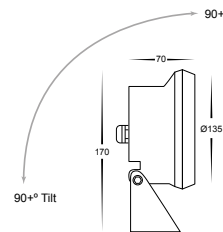

316 Stainless Steel Submersible/Garden Light LED

- Submersible multi-colour function pond light
- Stainless steel 316 marine grade
- Must use suitable Havit RGB control gear
- Includes 3m cable
- IP Rating: IP68

- Submersible pond light
- Stainless steel 316 marine grade
- Includes 3m Cable
- IP Rating: IP68

Optional Garden Spike Available - HV350-SPK (see Page 261)

IMAGE	PART NUMBER	COLOUR TEMP	OUTPUT	POWER	INCLUDED GLOBES
	HV1494W	Warm white, 3000k	1260lm	12v DC LED 15w	Built in 15w LED