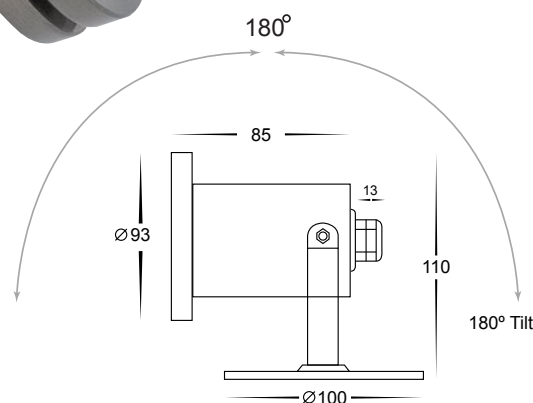

316 Stainless Steel Submersible Pond Lights

- Submersible pond light
- Stainless steel 316 marine grade
- 4 metre cable
- IP rating: IP68

IMAGE	PART NUMBER	COLOUR TEMP	OUTPUT	POWER	INCLUDED GLOBES
	HV1491C	Cool white, 6000k	300lm	12v DC LED 5w	5w MR16 LED globe
	HV1491W	Warm white, 3000k	250lm	12v DC LED 5w	5w MR16 LED globe